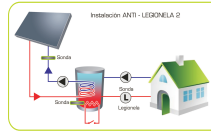

MULTI SOLAR SYSTEM

INTEGRAL SYSTEM TO CONTROL AND GESTIONATE SOLAR DHW INSTALLATION

INSTALLATION MANAGER ON-LINE SYSTEM

Energy efficiency control DHW .
 Meter/ energy reading.
 Fault Prevention and detection.
 Alarm Manager .
 Reporting and statistics.
 Preventive maintenance.

Installation in **detach- house, building, swimming pool, hotel, sport facilities...**

EQUIPMENT CONTROL FOR SOLAR THERMAL SYSTEM

Energy **consumption** control.
 Sensors and pumps **control**.
 Variable **speed-pumps**.
Over-temperature.
GPRS communication.
 Others performances.

SIMPLICITY

Simple installation
 Easy Maintenance

CONTROL

Distributed Control
 Centralised Supervision
 Fault detection
 Flow meters

FLEXIBILITY

Applicable to all type of installation.
 Adjusted and optimized investment
 Scalable and Ampliable