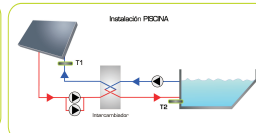

MULTI SOLAR SYSTEM

INTEGRAL SYSTEM TO CONTROL AND GESTIONATE SOLAR DHW INSTALLATION

INSTALLATION MANAGER ON-LINE SYSTEM

Energy efficiency control DHW .
 Meter/ energy reading.
 Fault Prevention and detection.
 Alarm Manager .
 Reporting and statistics.
 Preventive maintenance.

Installation in **detach- house, building, swimming pool, hotel, sport facilities...**

EQUIPMENT CONTROL FOR SOLAR THERMAL SYSTEM

Energy **consumption** control.
 Sensors and pumps **control**.
 Variable **speed-pumps**.
Over-temperature.
GPRS communication.
 Others performances.

SIMPLICITY

Simple installation
 Easy Maintenance

CONTROL

Distributed Control
 Centralised Supervision
 Fault detection
 Flow meters

FLEXIBILITY

Applicable to all type of installation.
 Adjusted and optimized investment
 Scalable and Ampliable