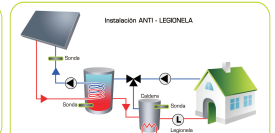

MULTI SOLAR SYSTEM

INTEGRAL SYSTEM TO CONTROL AND GESTIONATE SOLAR DHW INSTALLATION

INSTALLATION MANAGER ON-LINE SYSTEM

Energy efficiency control DHW .
 Meter/ energy reading.
 Fault Prevention and detection.
 Alarm Manager .
 Reporting and statistics.
 Preventive maintenance.

Installation in **detach- house, building, swimming pool, hotel, sport facilities...**

EQUIPMENT CONTROL FOR SOLAR THERMAL SYSTEM

Energy **consumption** control.
 Sensors and pumps **control**.
 Variable **speed-pumps**.
Over-temperature.
GPRS communication.
 Others performances.

SIMPLICITY

Simple installation
 Easy Maintenance

CONTROL

Distributed Control
 Centralised Supervision
 Fault detection
 Flow meters

FLEXIBILITY

Applicable to all type of installation.
 Adjusted and optimized investment
 Scalable and Ampliable