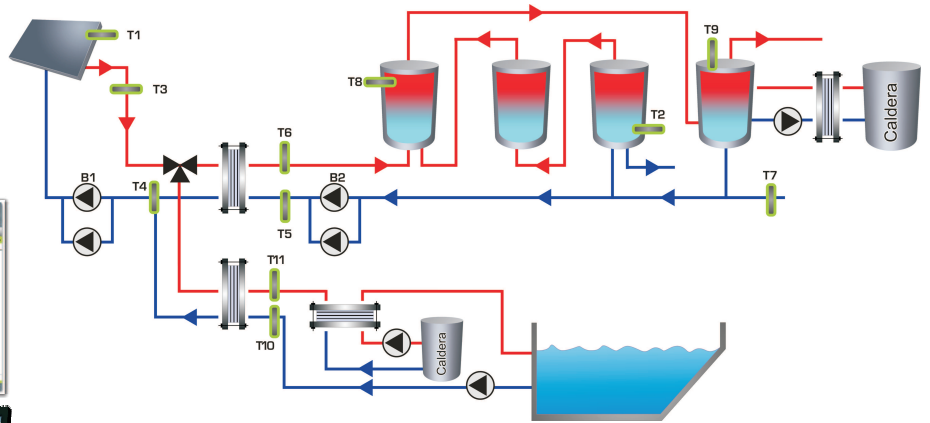

MULTI SOLAR SYSTEM

INTEGRAL SYSTEM TO CONTROL AND GESTIONATE SOLAR DHW INSTALLATION

INSTALLATION MANAGER ON-LINE SYSTEM

Energy efficiency control DHW .
 Meter/ energy reading.
 Fault Prevention and detection.
 Alarm Manager .
 Reporting and statistics.
 Preventive maintenance.

Installation in **detach- house, building, swimming pool, hotel, sport facilities...**

EQUIPMENT CONTROL FOR SOLAR THERMAL SYSTEM

Energy **consumption** control.
 Sensors and pumps **control**.
 Variable **speed-pumps**.
Over-temperature.
GPRS communication.
 Others performances.

SIMPLICITY

Simple installation
 Easy Maintenance

CONTROL

Distributed Control
 Centralised Supervision
 Fault detection
 Flow meters

FLEXIBILITY

Applicable to all type of installation.
 Adjusted and optimized investment
 Scalable and Ampliable